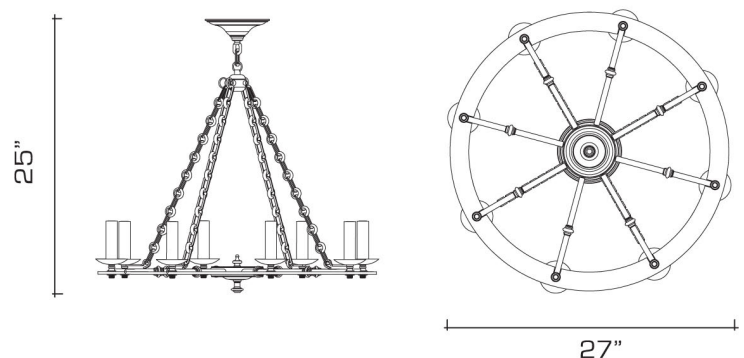

AVAILABLE FINISHES

polished brass

burnished brass, burnished nickel, dark waxed bronze, polished nickel

dark pewter, german silver, light pewter, antique brass, oil rubbed bronze, satin nickel