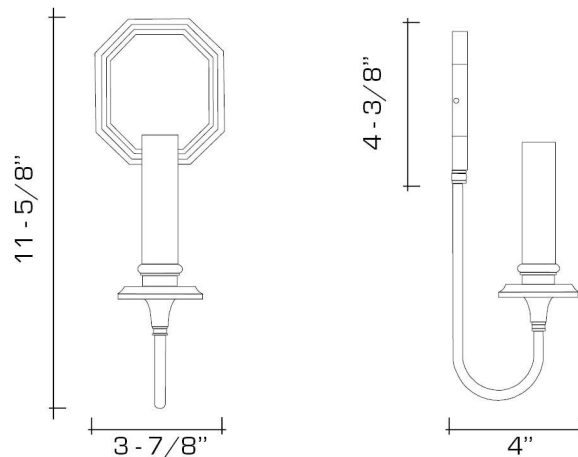

AVAILABLE FINISHES

polished brass

burnished brass, burnished nickel, dark waxed bronze, polished nickel

dark pewter, german silver, light pewter, antique brass, oil rubbed bronze, satin nickel