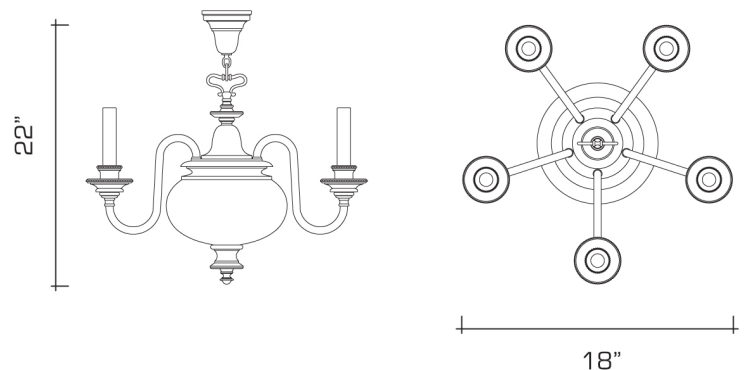

AVAILABLE FINISHES

polished brass

burnished brass, burnished nickel, dark waxed bronze, polished nickel

dark pewter, german silver, light pewter, antique brass, oil rubbed bronze, satin nickel