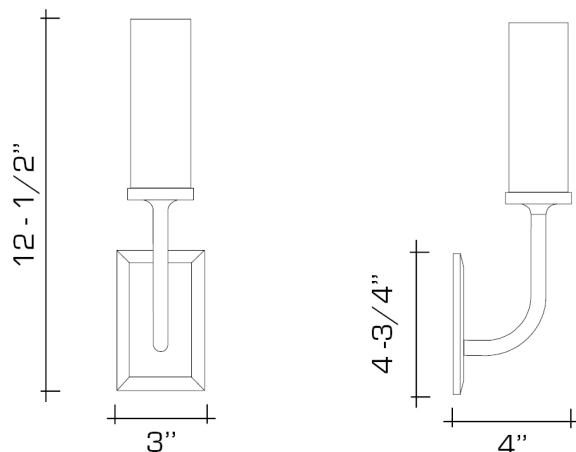

Shown in Burnished Brass.

DIMENSIONS:

Overall: 12-1/2" h. x 3" w. x 4" d.

Backplate: 4-3/4" h. x 3" w.

LAMPING:

Single Candelabra socket, maximum 60 watts

OPTIONS:

Quick Ship available in selected finishes.
For other configurations and sizes, see our Aloysius Family.

JUNCTION BOX:

2" x 3" vertical junction box recommended

AVAILABLE FINISHES

polished brass

burnished nickel, polished nickel, dark waxed bronze,
burnished brass

satin nickel, dark pewter, german silver, light pewter, oil
rubbed bronze, antique brass