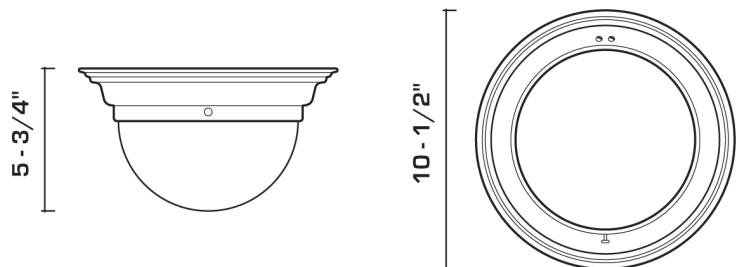

Manufactured using 90% recycled brass