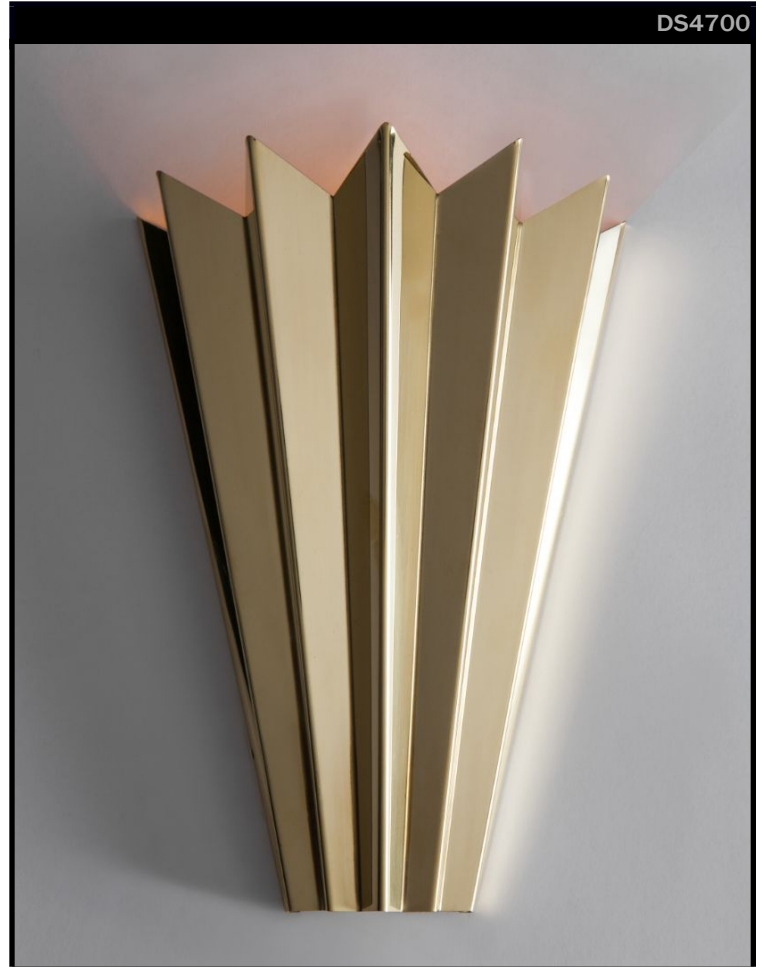

Tony Duquette by REMAINS LIGHTING

FANLIGHT SCONCE

Based on an French Art Deco original from the Tony Duquette archives, this sconce reflects Duquette's ongoing fascination with sunburst forms. Shown in Duquette Brass.

DIMENSIONS:

Overall: 11" h. x 8" w. x 4" d.

LAMPING:

Single Candelabra socket, maximum 60 watts

OPTIONS:

For other configurations and sizes, see our California Sunburst Family.

JUNCTION BOX:

2" x 3" Vertical junction box required