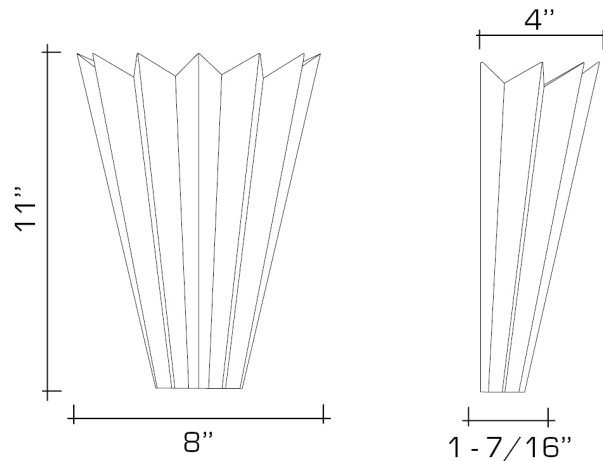

AVAILABLE FINISHES

duquette brass

duquette nickel

duquette antique brass, hand painted - please provide color

UL listed for use in dry environments

Manufactured using 85% recycled brass