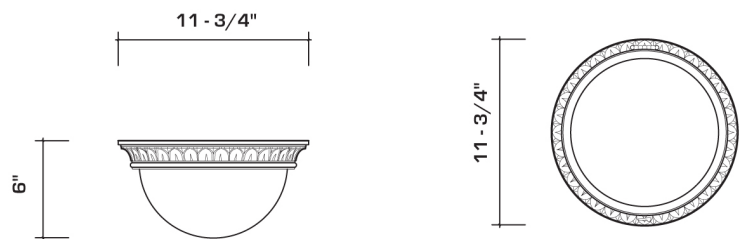

Manufactured using 100% recycled brass