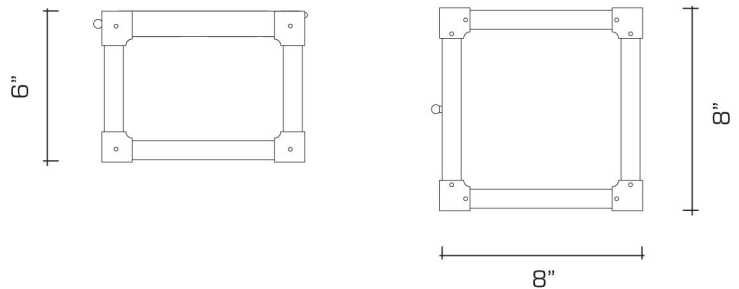

AVAILABLE FINISHES

polished brass

burnished brass, burnished nickel, dark waxed bronze, polished nickel

dark pewter, german silver, light pewter, antique brass, oil rubbed bronze, satin nickel