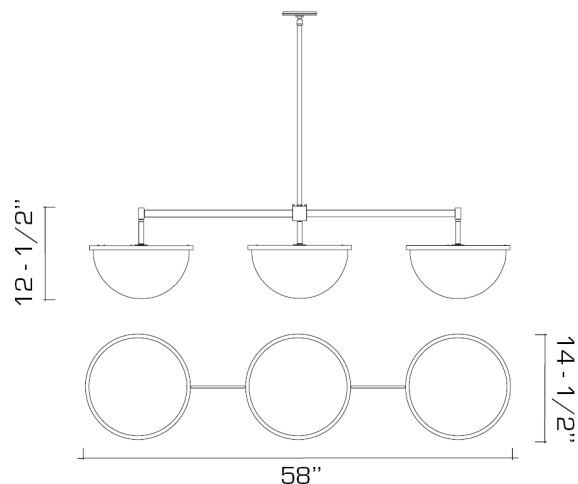

AVAILABLE FINISHES

polished brass

burnished brass, burnished nickel, dark waxed bronze, polished nickel

dark pewter, german silver, light pewter, antique brass, oil rubbed bronze, satin nickel