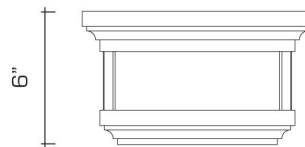

AVAILABLE FINISHES

polished brass

burnished brass, burnished nickel, dark waxed bronze, polished nickel

dark pewter, german silver, light pewter, antique brass, oil rubbed bronze, satin nickel