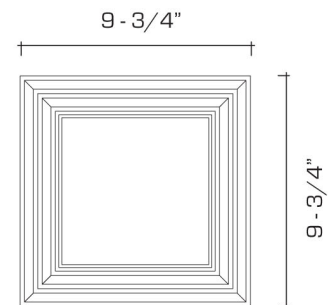

AVAILABLE FINISHES

polished brass

burnished brass, burnished nickel, dark waxed bronze, polished nickel

dark pewter, german silver, light pewter, antique brass, oil rubbed bronze, satin nickel