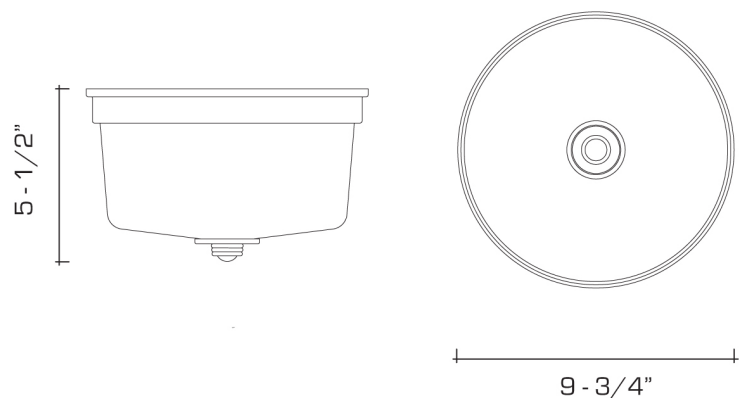

AVAILABLE FINISHES

polished brass

burnished brass, burnished nickel, dark waxed bronze, polished nickel

dark pewter, german silver, light pewter, antique brass, oil rubbed bronze, satin nickel