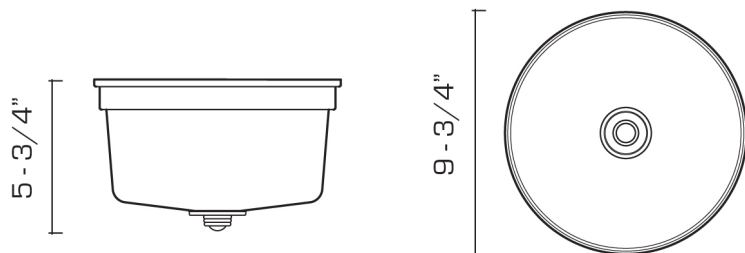

Manufactured using 90% recycled brass