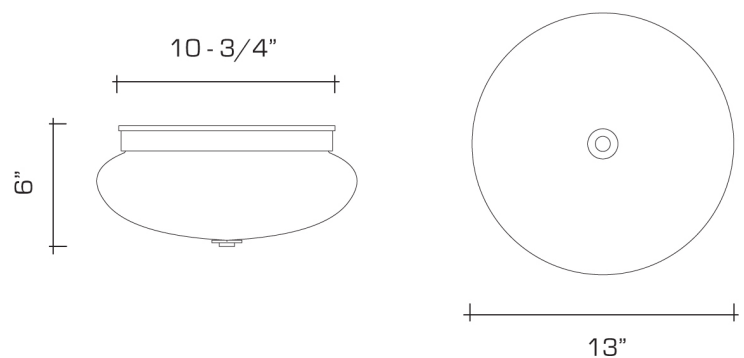

AVAILABLE FINISHES

polished brass

burnished brass, burnished nickel, dark waxed bronze, polished nickel

dark pewter, german silver, light pewter, antique brass, oil rubbed bronze, satin nickel