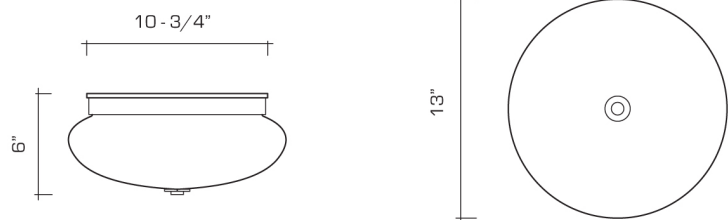

Manufactured using 95% recycled brass