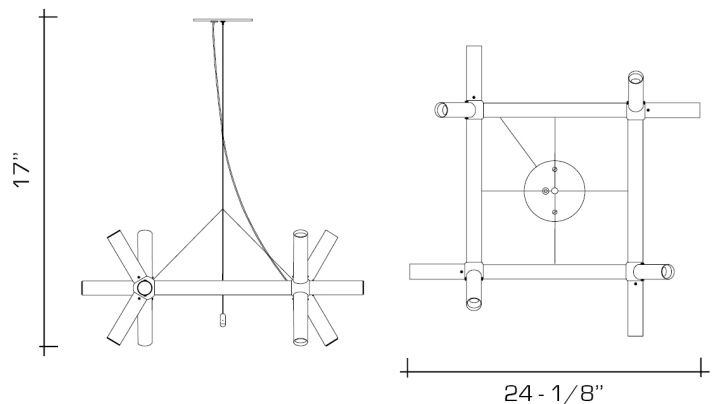

UL listed for use in dry environments