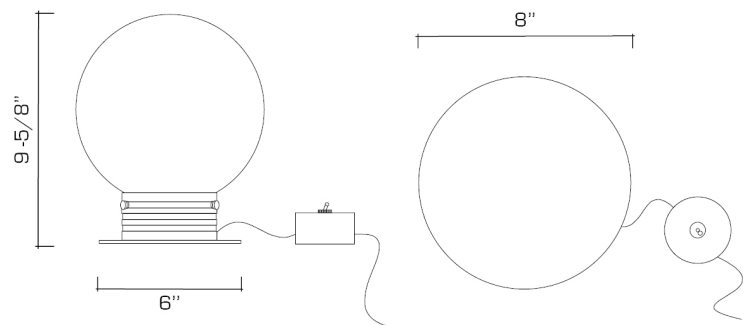

AVAILABLE FINISHES

polished brass

dark waxed bronze, polished nickel

UL listed for use in dry environments