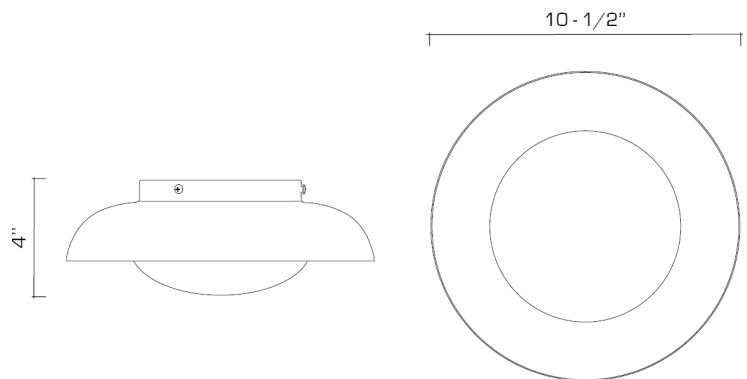

AVAILABLE FINISHES

polished copper

polished brass, dark waxed bronze, polished nickel

UL listed for use in dry or damp environments.