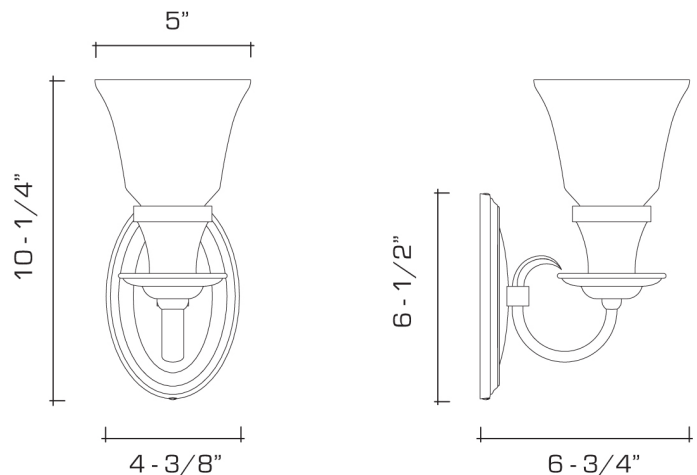

REMAINS LIGHTING

PERMANENT COLLECTION

ALICE SCONCE

A single-light, oval backed wall sconce of cast and tooled brass. Fitted with a satin clear glass trumpet shade.

Shown in Dark Pewter.

DIMENSIONS:

Overall: 10-1/4" h. x 5" w. x 6-3/4" d.

Backplate: 6-1/2" h. x 4-3/8" w.

LAMPING:

Single Edison socket, maximum 100 watts

Also available with single GU24 or candelabra socket

OPTIONS:

Available with frosted clear trumpet, satin white trumpet or square satin clear glass shade. Also available facing down.

Minimum order quantity is 2 pieces.

JUNCTION BOX:

2" x 3" vertical junction box recommended

AVAILABLE FINISHES

polished brass

burnished brass, burnished nickel, dark waxed bronze, polished nickel

dark pewter, german silver, light pewter, antique brass, oil rubbed bronze, satin nickel