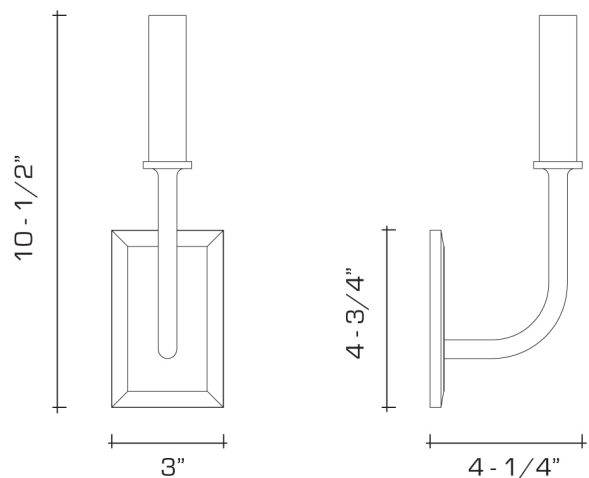

AVAILABLE FINISHES

polished brass

burnished brass, burnished nickel, dark waxed bronze, polished nickel

dark pewter, german silver, light pewter, antique brass, oil rubbed bronze, satin nickel