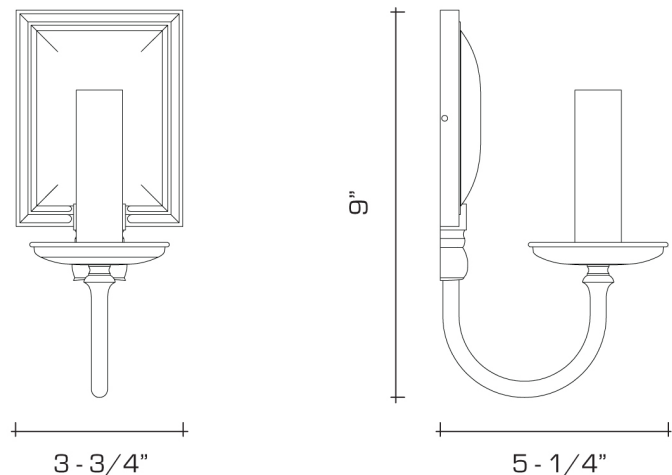

REMAINS LIGHTING

PERMANENT COLLECTION

CLEO SCONCE

A striking single-light brass sconce with convex rectangular backplate and a wide waxpan.
Shown in Antique Brass.

DIMENSIONS:

Overall: 9" h. x 3-3/4" w. x 5-1/4" d.

Backplate: 5" h. x 3-3/4" w.

LAMPING:

Single candelabra socket, maximum 60 watts

Also available with single Edison or GU24 socket

OPTIONS:

For other configurations and sizes, see our Cleo Family.

JUNCTION BOX:

2" x 3" vertical junction box recommended

AVAILABLE FINISHES

polished brass

burnished nickel, dark waxed bronze, polished nickel

burnished brass, dark pewter, german silver, light pewter,
antique brass, oil rubbed bronze, satin nickel