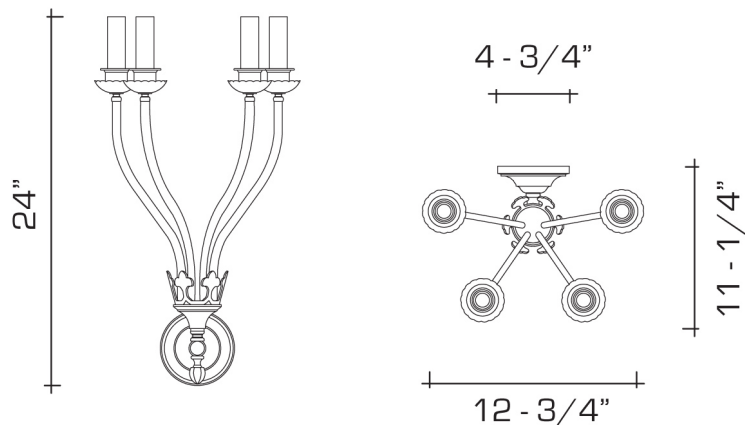

Manufactured using 75% recycled brass