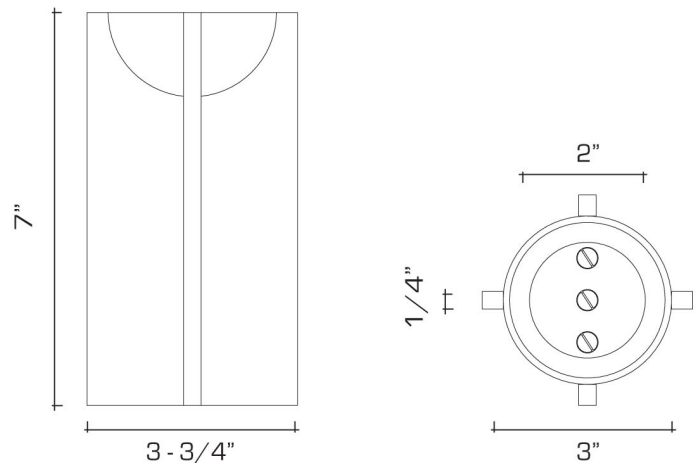

Manufactured using 85% recycled brass