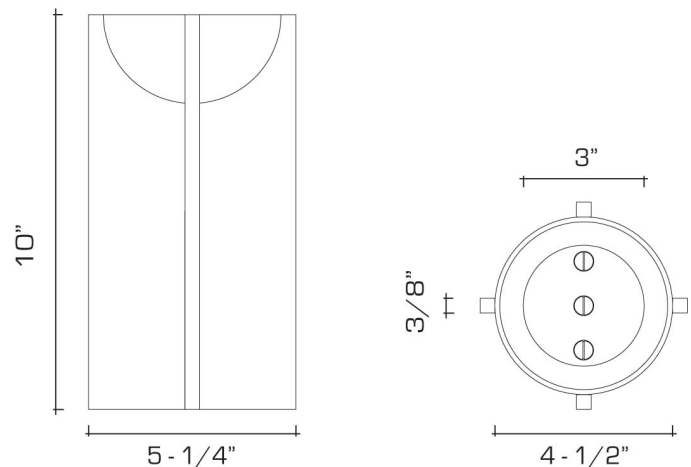

Manufactured using 85% recycled brass