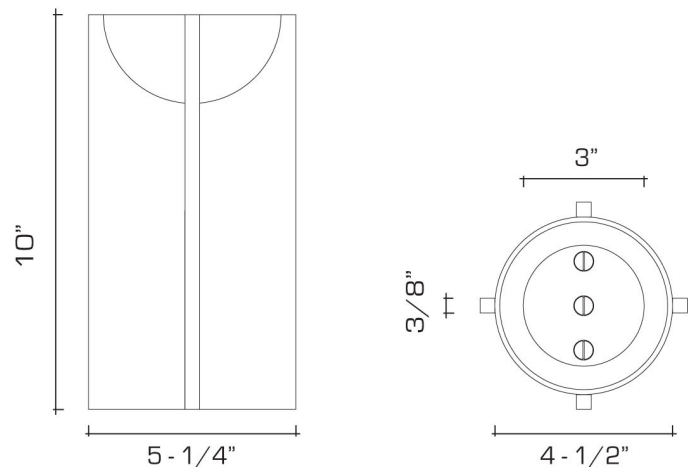

Manufactured using 85% recycled brass