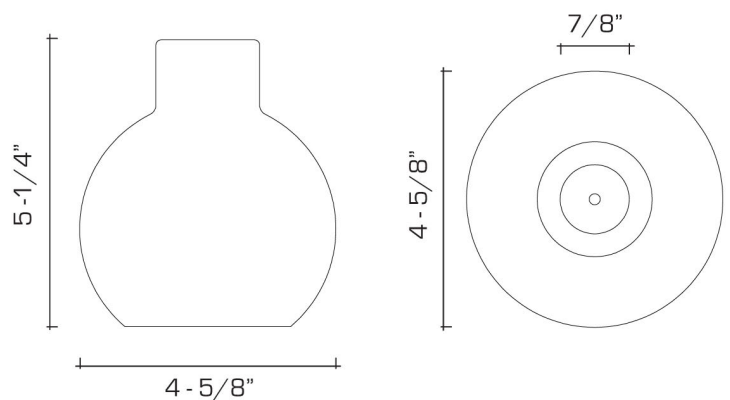

Manufactured using 90% recycled brass