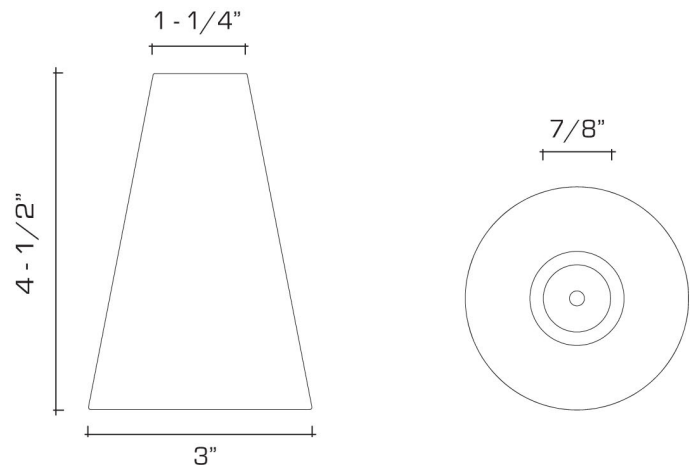

Manufactured using 90% recycled brass