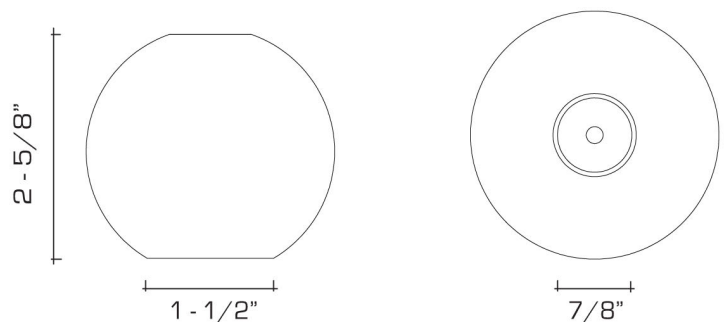

Manufactured using 90% recycled brass