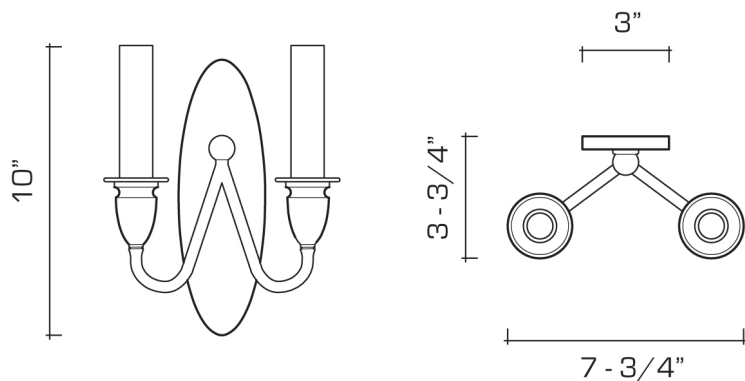

Manufactured using 25% recycled brass