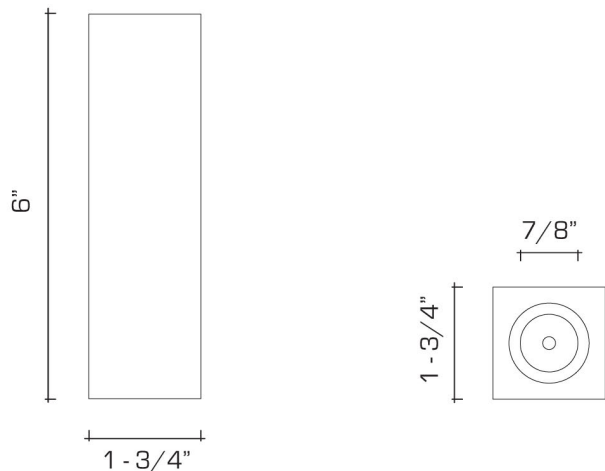

Manufactured using 90% recycled brass