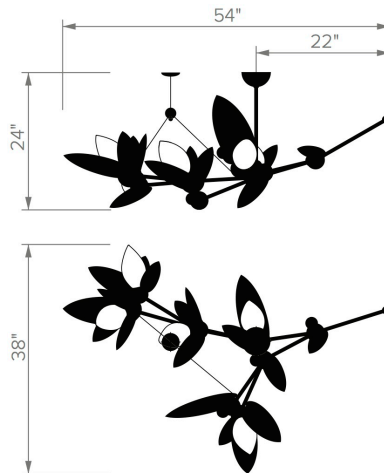

AVAILABLE FINISHES

- rosie brass
- rosie nickel
- rosie oil rubbed bronze

UL listed for use in dry environments