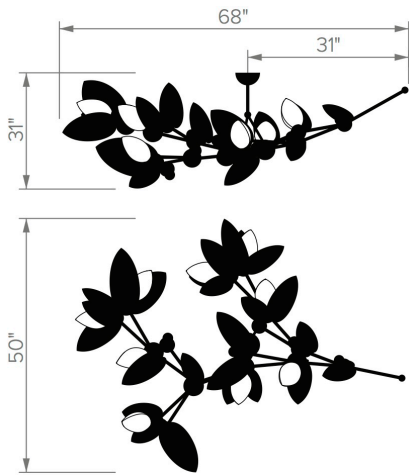

AVAILABLE FINISHES

- rosie brass
- rosie nickel
- rosie oil rubbed bronze

UL listed for use in dry environments