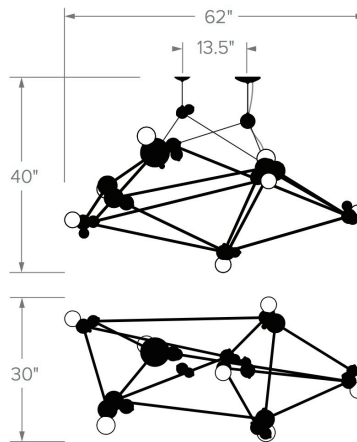

UL listed for use in dry environments