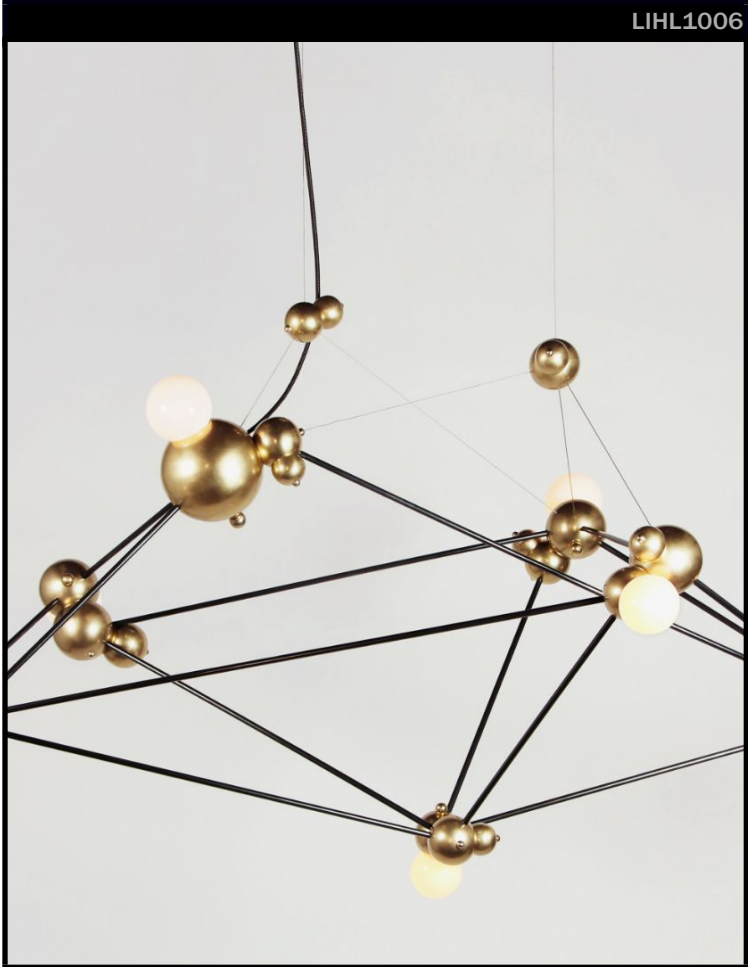

HESSE 07-LIGHT CHANDELIER

Hesse Chandelier pays homage to Eva Hesse’s sculptural rope installations and neural networks. Overlapping lines and multiple connections drive the design direction of this piece, allowing it to produce an even glow. The height is adjustable between 40 and 70 inches. Designed by Rosie Li. Shown in Rosie Polished Brass/Oil Rubbed Bronze.

DIMENSIONS:

Minimum height: 40"
 Overall: 62" w. x 30" d.
 Canopy: 1" h. x 5" diameter

LAMPING:

7 Edison sockets, maximum 60 watts per socket
 7 6W LED bulb, 2700Ks supplied

AVAILABLE FINISHES

polished nickel/ oil-rubbed bronze