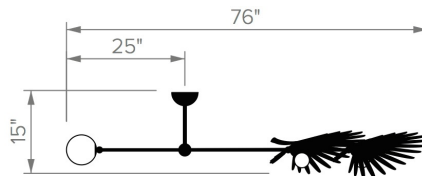

UL listed for use in dry environments