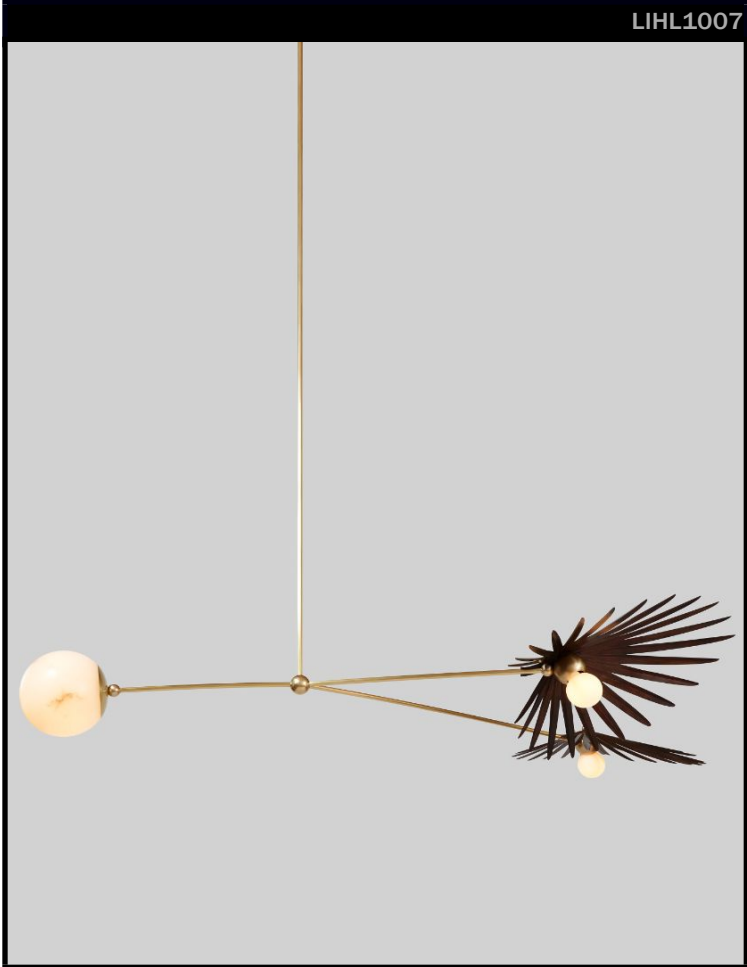

INEZ CHANDELIER

Inspired by the forests of Yucatán, the Inez collection recalls the natural architecture and structural folds of the fan palm. Hand-pleated copper shades with rich, salt patinas are balanced by rounded alabaster counterweights. Shown in Rosie Antique Copper/Satin Brass.

DIMENSIONS:

Minimum height: 15"
 Overall: 76" w. x 52" d.
 Canopy: 5" w. x 2-1/2" d.

LAMPING:

3 Edison sockets
 3 6W LED bulb, 2700Ks supplied

OPTIONS:

For other configurations and sizes, see our Inez Family.

AVAILABLE FINISHES

- chalk white
- rosie brushed copper/ satin brass
- rosie antique copper/ satin brass
- rosie blue salt patina/ polished brass

 UL listed for use in dry environments