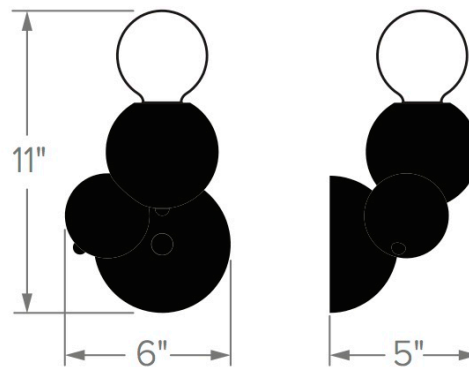

AVAILABLE FINISHES

- rosie polished nickel
- rosie polished brass
- rosie satin brass
- rosie oil rubbed bronze

UL listed for use in dry environments