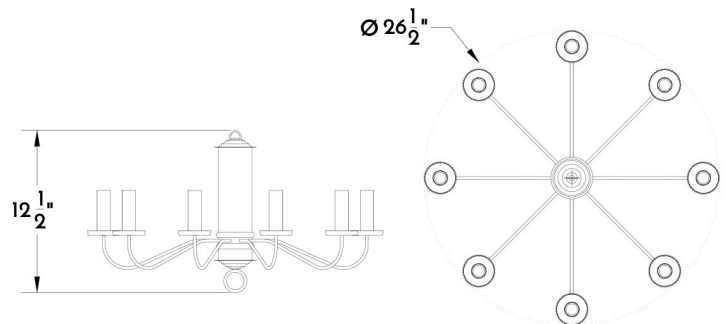

AVAILABLE FINISHES

aged tin

UL listed for use in dry or damp environments.