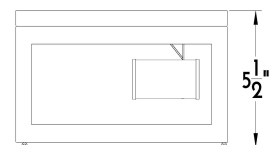

AVAILABLE FINISHES

natural copper

bronzed copper

oxidized copper, leaded copper

UL listed for use in dry or damp environments.