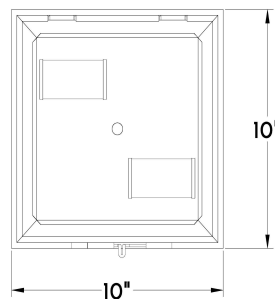

AVAILABLE FINISHES

natural copper

bronzed copper

oxidized copper, leaded copper

UL listed for use in dry or damp environments.