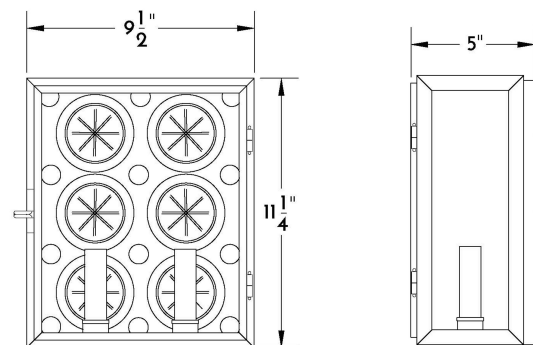

DIMENSIONS:

Overall: 11-1/4" h. x 9-1/2" w. x 5" d.

LAMPING:

2 Candelabra sockets

OPTIONS:

Please specify candlesleeve choice. Also available with restoration glass.

For other configurations and sizes, see our Pewter Reflector Family.

See our Scofield options sheet for selections

JUNCTION BOX:

2" x 3" Vertical junction box

AVAILABLE FINISHES

aged tin

 UL listed for use in dry or damp environments.