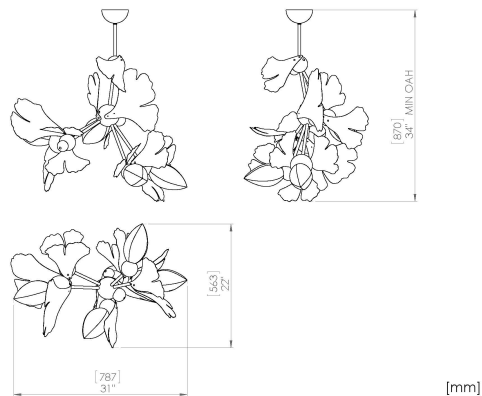

AVAILABLE FINISHES

- rosie brass
- rosie nickel
- rosie oil rubbed bronze

UL listed for use in dry environments