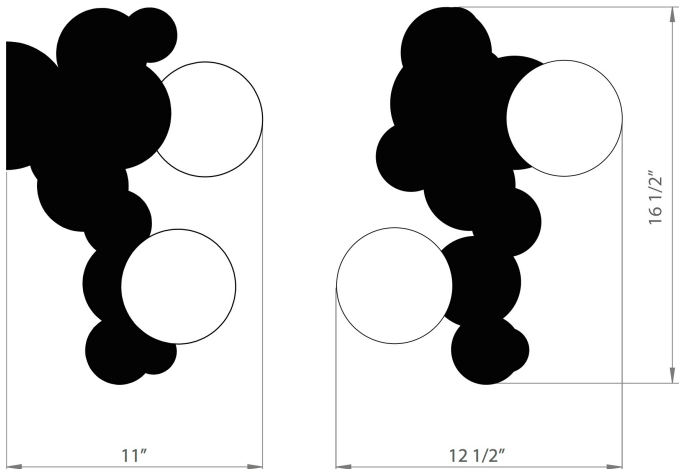

AVAILABLE FINISHES

- rosie polished nickel
- rosie polished brass
- rosie satin brass
- rosie oil rubbed bronze

UL listed for use in dry environments