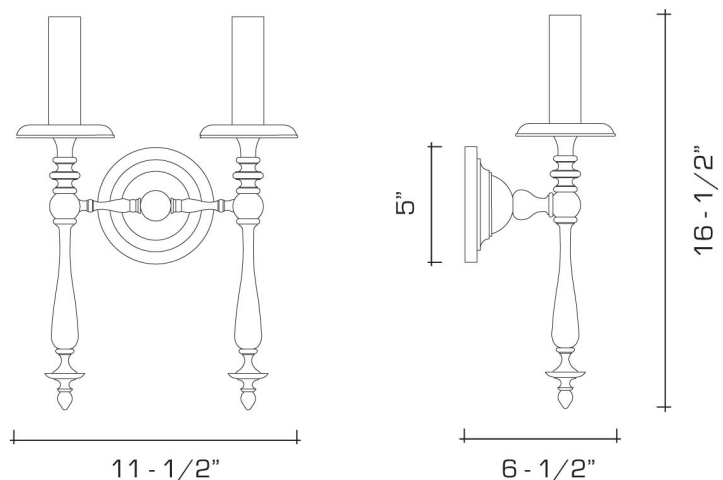

AVAILABLE FINISHES

polished brass

burnished brass, burnished nickel, dark waxed bronze, polished nickel

dark pewter, german silver, light pewter, antique brass, oil rubbed bronze, satin nickel