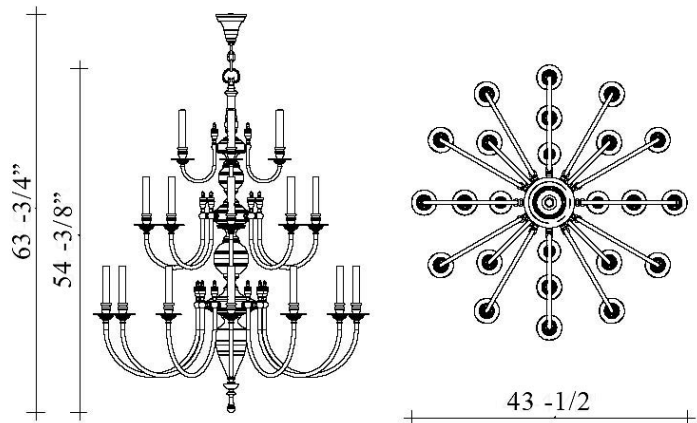

AVAILABLE FINISHES

polished brass

burnished brass, dark waxed bronze, polished nickel, burnished nickel

antique brass, oil rubbed bronze, light pewter, german silver, dark pewter