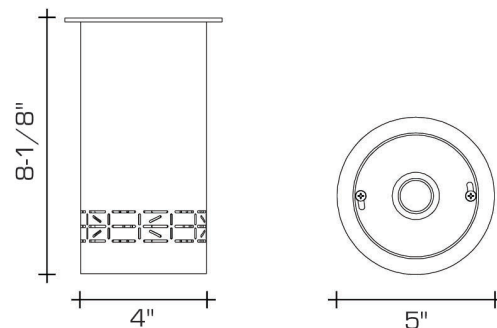

UL listed for use in dry or damp environments.

Manufactured using 90% recycled brass