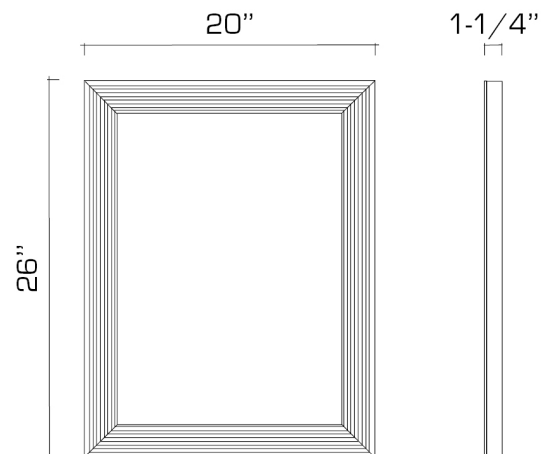

AVAILABLE FINISHES

polished bronze

burnished nickel, dark waxed bronze, polished nickel, burnished bronze

dark pewter, german silver, light pewter, antique bronze, oil rubbed bronze, satin nickel