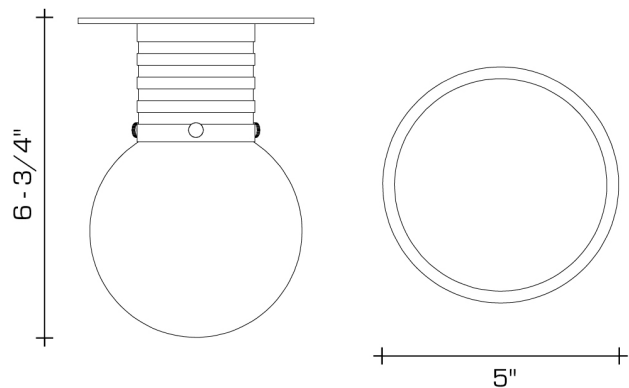

AVAILABLE FINISHES

polished brass

polished nickel, dark waxed bronze

UL listed for use in dry or damp environments.

Manufactured using 85% recycled brass