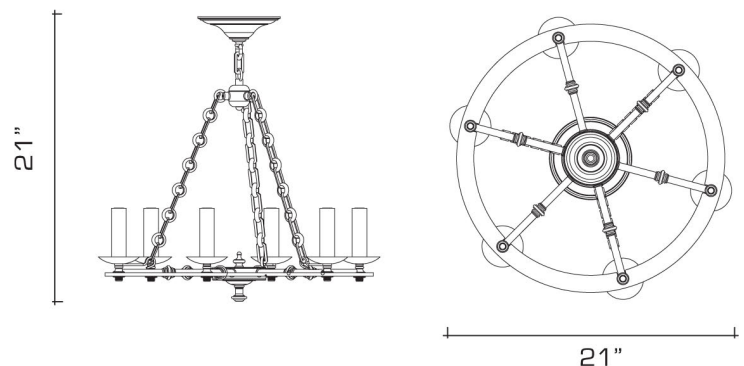

AVAILABLE FINISHES

polished brass

burnished brass, burnished nickel, dark waxed bronze, polished nickel

dark pewter, german silver, light pewter, antique brass, oil rubbed bronze, satin nickel