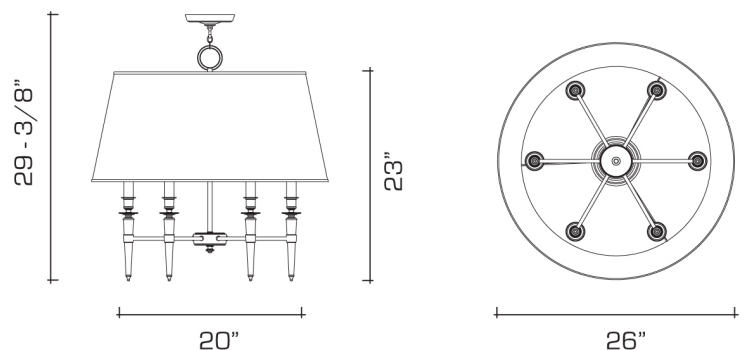

AVAILABLE FINISHES

polished brass

burnished brass, burnished nickel, dark waxed bronze, polished nickel

dark pewter, german silver, light pewter, antique brass, oil rubbed bronze, satin nickel