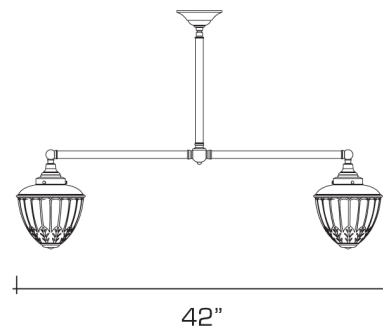

UL listed for use in dry environments

Manufactured using 90% recycled brass