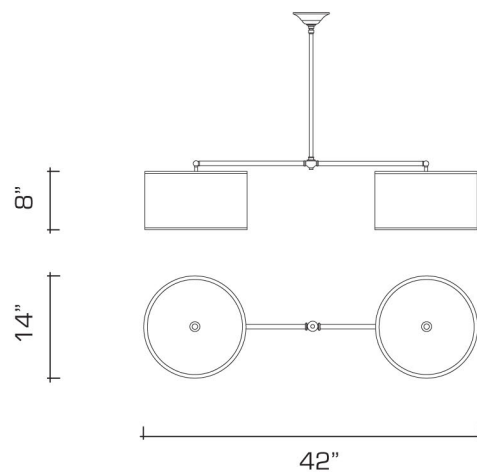

AVAILABLE FINISHES

polished brass

burnished brass, burnished nickel, dark waxed bronze, polished nickel

dark pewter, german silver, light pewter, antique brass, oil rubbed bronze, satin nickel