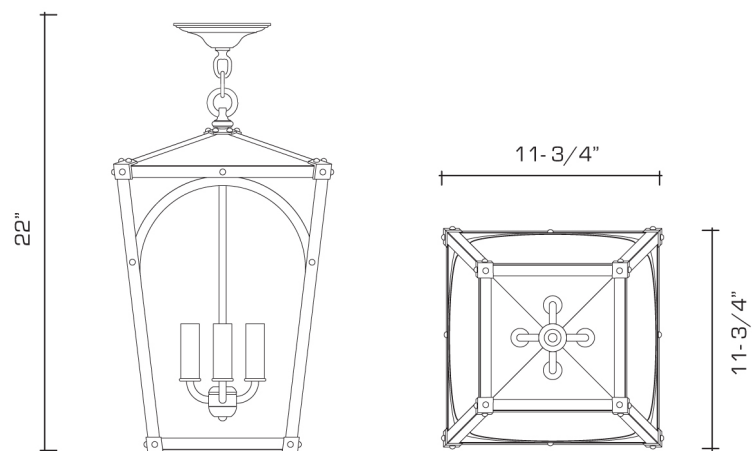

Manufactured using 85% recycled brass