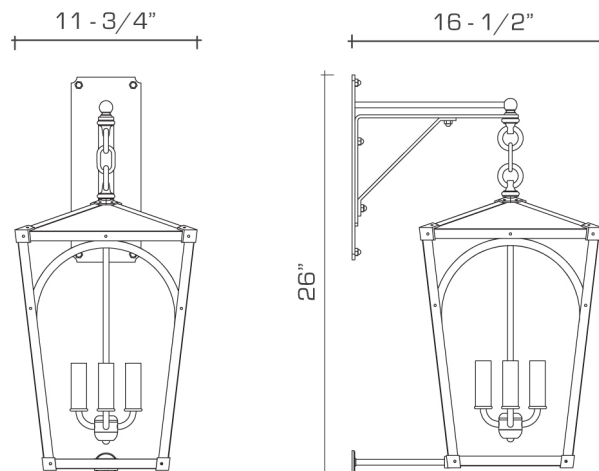

Manufactured using 85% recycled brass