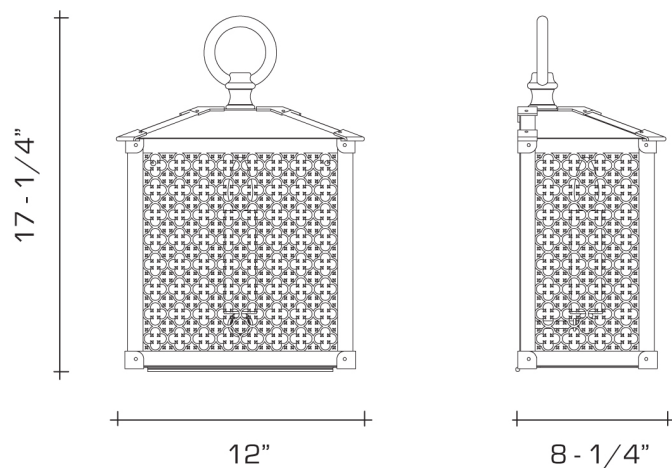

AVAILABLE FINISHES

polished brass

burnished brass, burnished nickel, dark waxed bronze, polished nickel

light pewter, antique brass, oil rubbed bronze, satin nickel, dark pewter, german silver, verdigris