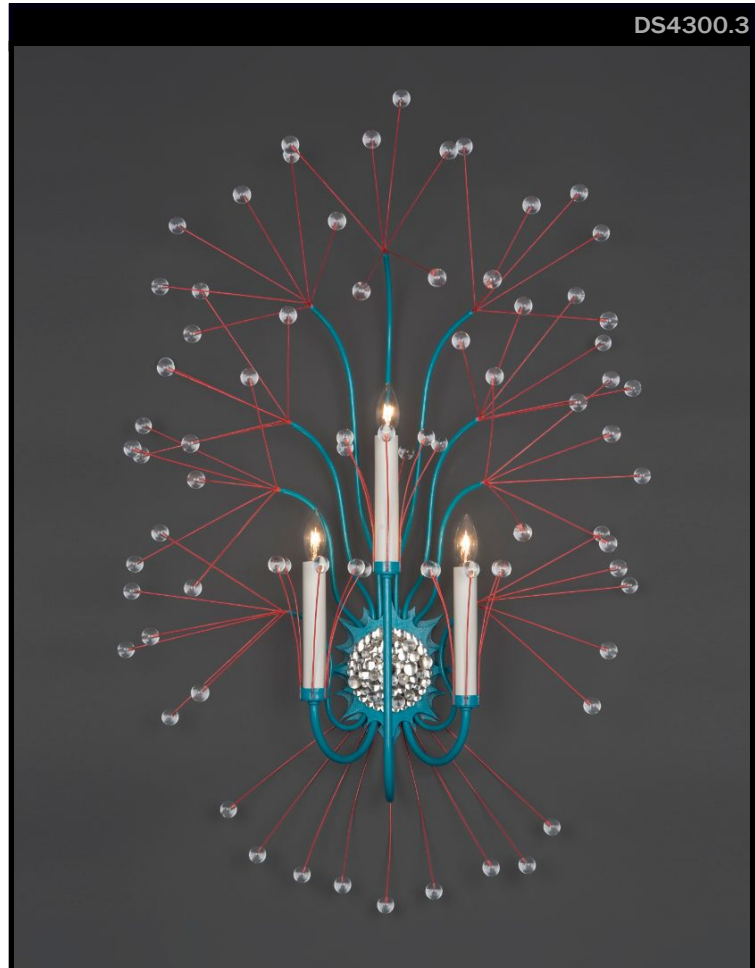

JUNCTION BOX:

2" x 3" Vertical junction box recommended

UL listed for use in dry environments

AVAILABLE FINISHES

coral/teal, ecru/tea, tea/ecru, teal/coral, forest/red, ecru, gloss white, gloss black

duquette brass

duquette nickel

duquette antique brass, duquette pewter