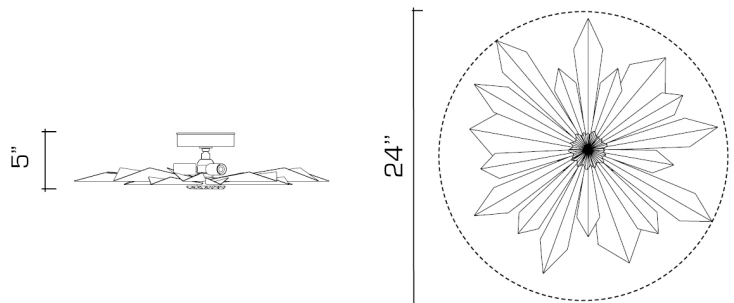

AVAILABLE FINISHES

duquette brass

duquette nickel, hand painted - please provide color

duquette antique brass

UL listed for use in dry environments